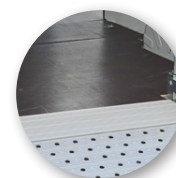

HANDLING

Swivel and Slide

CLOUR
Yellow

LOAD CAPACITY: UP TO 300 KG

Anti-slip anodised aluminium perforated platform

Lateral positioning for minimum space requirements

Safety edges

Flexible contact plate to the van floor

DEPLOYMENT AND CLOSING

Designed with the evolving light commercial vehicle market in mind, the innovative WM EASY enhances our range. The EASY has the unique feature of being able to both swivel and slide out of the way as needed, leaving maximum space in the loading area. This ramp is popular with customers using side loading doors.

OPTIONAL EXTRAS

RIGHT-HAND VERSION

On request, the ramp can be mounted to the right-hand side of the van, inverting the swivel direction. It is also possible to open the ramp in the vertical direction, like a second door. This system makes it possible to gain access to the van's cargo area without using the ramp.