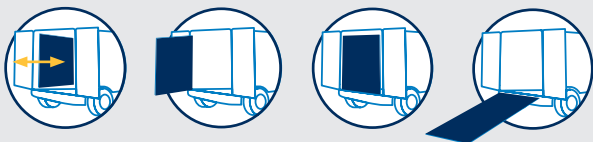

HANDLING

Swivel and Slide

CLOUR
Yellow

LOAD CAPACITY: UP TO 300 KG

Anti-slip anodised aluminium perforated platform

Lateral positioning for minimum space requirements

Safety edges

Flexible contact plate to the van floor

DEPLOYMENT AND CLOSING

Designed with the evolving light commercial vehicle market in mind, the innovative WM EASY enhances our range. The EASY has the unique feature of being able to both swivel and slide out of the way as needed, leaving maximum space in the loading area. This ramp is popular with customers using side loading doors.

OPTIONAL EXTRAS

RIGHT-HAND VERSION

On request, the ramp can be mounted to the right-hand side of the van, inverting the swivel direction. It is also possible to open the ramp in the vertical direction, like a second door. This system makes it possible to gain access to the van's cargo area without using the ramp.