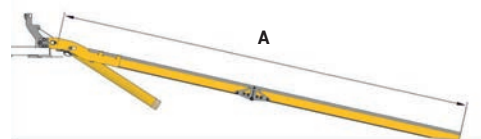

DEPLOYMENT AND CLOSING

Designed with the evolving light commercial vehicle market in mind, the innovative WM EASY enhances our range. The EASY has the unique feature of being able to both swivel and slide out of the way as needed, leaving maximum space in the loading area. This ramp is popular with customers using side loading doors.

OPTIONAL EXTRAS

RIGHT-HAND VERSION

On request, the ramp can be mounted to the right-hand side of the van, inverting the swivel direction. It is also possible to open the ramp in the vertical direction, like a second door. This system makes it possible to gain access to the van's cargo area without using the ramp.

APPLICATION SECTORS

MEDICAL
AMBULANCES

MOBILITY
PASSENGER
TRANSPORT

COURIERS
EQUIPMENT
HIRE FIRMS

UNOBSTRUCTED CARGO AREA:

- LATERAL POSITIONING
- ACCESS ALWAYS UNOBSTRUCTED
- NO OBSTACLES ON PLATFORM

ALL MODELS	A (mm)	L (mm)	L1 (mm)	L2 (mm)	H (mm)	P (mm)	P1 (mm)	P2 (mm)	Capac. (kg)	Weight* (kg)
EASY	2000	1170	1180	800	1180	155	250	45	300	71
EASY	2250	1170	1180	800	1305	155	250	45	300	74
EASY	2500	1170	1180	800	1430	155	250	45	300	78
EASY	2750	1170	1180	800	1555	155	250	45	300	81
EASY	3000	1170	1180	800	1680	155	250	45	300	85