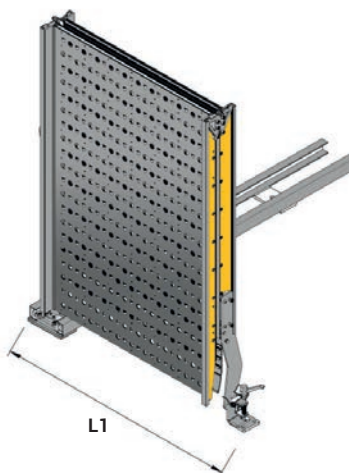

HANDLING

Swivel and Slide

CLOUR
Yellow

LOAD CAPACITY: UP TO 300 KG

Anti-slip anodised aluminium perforated platform

Lateral positioning for minimum space requirements

Safety edges

Flexible contact plate to the van floor

DEPLOYMENT AND CLOSING

Designed with the evolving light commercial vehicle market in mind, the innovative WM EASY enhances our range. The EASY has the unique feature of being able to both swivel and slide out of the way as needed, leaving maximum space in the loading area. This ramp is popular with customers using side loading doors.

OPTIONAL EXTRAS

RIGHT-HAND VERSION

On request, the ramp can be mounted to the right-hand side of the van, inverting the swivel direction. It is also possible to open the ramp in the vertical direction, like a second door. This system makes it possible to gain access to the van's cargo area without using the ramp.

APPLICATION SECTORS

MEDICAL
AMBULANCES

MOBILITY
PASSENGER
TRANSPORT

COURIERS
EQUIPMENT
HIRE FIRMS

UNOBSTRUCTED CARGO AREA:

- LATERAL POSITIONING
- ACCESS ALWAYS UNOBSTRUCTED
- NO OBSTACLES ON PLATFORM

ALL MODELS	A (mm)	L (mm)	L1 (mm)	L2 (mm)	H (mm)	P (mm)	P1 (mm)	P2 (mm)	Capac. (kg)	Weight* (kg)
EASY	2000	1170	1180	800	1180	155	250	45	300	71
EASY	2250	1170	1180	800	1305	155	250	45	300	74
EASY	2500	1170	1180	800	1430	155	250	45	300	78
EASY	2750	1170	1180	800	1555	155	250	45	300	81
EASY	3000	1170	1180	800	1680	155	250	45	300	85