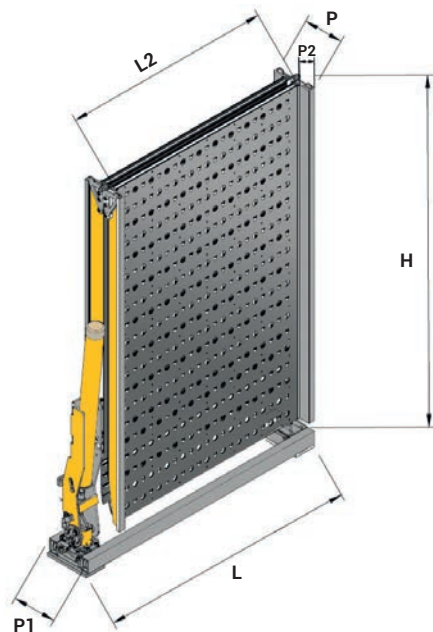

DEPLOYMENT AND CLOSING

Designed with the evolving light commercial vehicle market in mind, the innovative WM EASY enhances our range. The EASY has the unique feature of being able to both swivel and slide out of the way as needed, leaving maximum space in the loading area. This ramp is popular with customers using side loading doors.

OPTIONAL EXTRAS

RIGHT-HAND VERSION

On request, the ramp can be mounted to the right-hand side of the van, inverting the swivel direction. It is also possible to open the ramp in the vertical direction, like a second door. This system makes it possible to gain access to the van's cargo area without using the ramp.

APPLICATION SECTORS

MEDICAL
AMBULANCES

MOBILITY
PASSENGER
TRANSPORT

COURIERS
EQUIPMENT
HIRE FIRMS

UNOBSTRUCTED CARGO AREA:

- LATERAL POSITIONING
- ACCESS ALWAYS UNOBSTRUCTED
- NO OBSTACLES ON PLATFORM

ALL MODELS	A (mm)	L (mm)	L1 (mm)	L2 (mm)	H (mm)	P (mm)	P1 (mm)	P2 (mm)	Capac. (kg)	Weight* (kg)
EASY	2000	1170	1180	800	1180	155	250	45	300	71
EASY	2250	1170	1180	800	1305	155	250	45	300	74
EASY	2500	1170	1180	800	1430	155	250	45	300	78
EASY	2750	1170	1180	800	1555	155	250	45	300	81
EASY	3000	1170	1180	800	1680	155	250	45	300	85